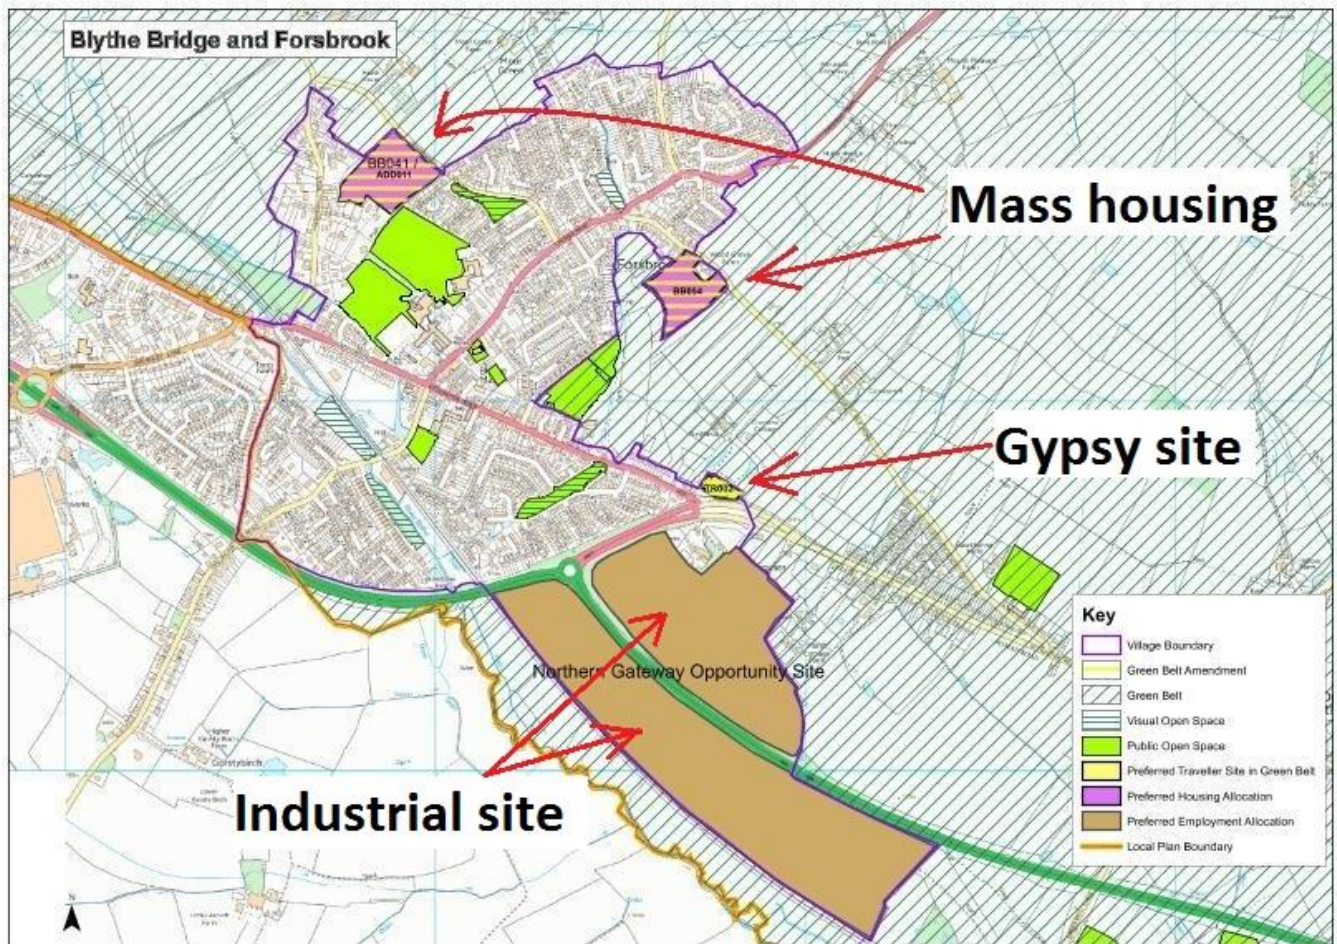

120 HOUSES, GYPSY SITE & MORE FOR BLYTHE BRIDGE AND FORSBROOK?

THAT'S WHAT THE SMDC HAS PLANNED FOR US, AND YOU
ONLY HAVE UNTIL THE 12TH JUNE TO OBJECT

**DROP IN SESSION WITH SMDC PLANNERS AT
GREATWOOD COMMUNITY HALL, HOLLINGTON ROAD,
UPPER TEAN, THURS 12TH MAY 2016, 5.00PM - 8.00PM.**